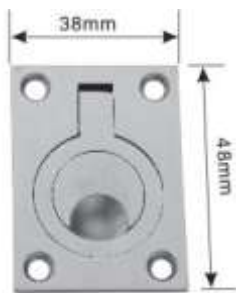

Door Accessories

Eye Viewer : TZ-F2020 (without cap)

- Size** : \varnothing 26/22 mm. x 35-55 mm.
Material : Brass
Finish : SN, Black Nickel
Features : - For door thickness 35-55 mm.
 - Angle 180 degrees

Eye Viewer : TZ-F2020 (with cap)

- Size** : \varnothing 30/25 mm. x 34 mm.
Material : Brass
Finish : SN, Black Nickel
Features : - For door thickness 35-55 mm.
 - Angle 180 degrees

Circular Cup Handle : ST-F1194

- Size** : 38 mm. x 48 mm.
Material : SS304
Finish : SSS
Features : Pull handle

Recessed Cup Handle : ST-CH001

- Size** : \varnothing 74 mm.
Material : SS304
Finish : SSS
Features : Pull handle

Door Accessories

- Size** : 120 mm. x 50 mm.
- Material** : SS304
- Finish** : SSS, Black Nickel Matt
- Features** : Handle

Flush Pull : ST-F1167A (Side screw)

- Size** : 150 mm. x 50 mm.
- Material** : SS304
- Finish** : SSS, Black Nickel Matt
- Features** : Handle