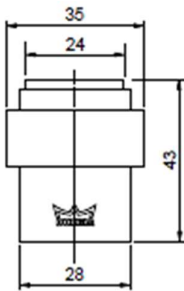

Door Accessories

Door Stop : TZ-F5210

Size : \varnothing 28/35 mm. x 40 mm.
Material : SS304
Finish : SSS, Black Nickel
Features : Floor mounted

Door Stop : TZ-F5200

Size : \varnothing 35/28 mm. x 43 mm.
Material : SS304
Finish : SSS
Features : Floor/Wall mounted

- Size** : 38 mm. x 48 mm.
Material : SS304
Finish : SSS
Features : Pull handle

Recessed Cup Handle : ST-CH001

- Size** : \varnothing 74 mm.
Material : SS304
Finish : SSS
Features : Pull handle

Door Accessories

- Size** : 120 mm. x 50 mm.
- Material** : SS304
- Finish** : SSS, Black Nickel Matt
- Features** : Handle

Flush Pull : ST-F1167A (Side screw)

- Size** : 150 mm. x 50 mm.
- Material** : SS304
- Finish** : SSS, Black Nickel Matt
- Features** : Handle

Kick Plate :

Size : 1100 x 800 x 1.5 mm.
900 x 800 x 1.5 mm.

Material : SS304

Finish : SSS

Features : Attach in front of the door.