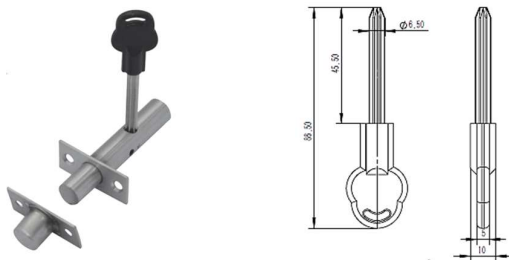

Engineer Key : ST-CHS001

- **Size** : 76 x 47 mm. (mortice)
  86.5 x 25 mm. (key)
- **Material** : SS304
- **Finish** : SSS
- **Features** : For shaft room