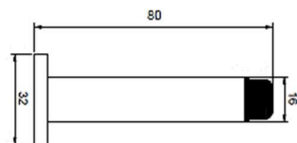

Door Stop : TZ-F5500

Size : $\varnothing$ 32/16 mm. x 80 mm.
Material : SS304
Finish : SSS, Black Nickel
Features : Wall mounted