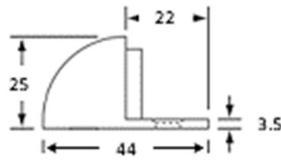

Door Stop : TZ-F5100

Size : 25 mm. x 44 mm.
Material : SS304
Finish : SSS
Features : Floor mounted