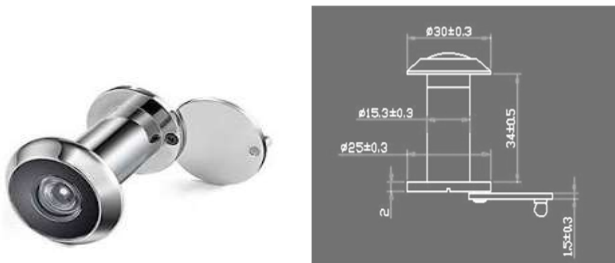

Door Accessories

Door Stop : TZ-F5210

Size : \varnothing 28/35 mm. x 40 mm.
Material : SS304
Finish : SSS, Black Nickel
Features : Floor mounted

Door Stop : TZ-F5200

Size : \varnothing 35/28 mm. x 43 mm.
Material : SS304
Finish : SSS
Features : Floor/Wall mounted

Door Stop : TZ-F5100

Size : 25 mm. x 44 mm.
Material : SS304
Finish : SSS
Features : Floor mounted

Door Stop : TZ-F5500

Size : \varnothing 32/16 mm. x 80 mm.
Material : SS304
Finish : SSS, Black Nickel
Features : Wall mounted

Door Accessories

Eye Viewer : TZ-F2020 (without cap)

- Size** : \varnothing 26/22 mm. x 35-55 mm.
Material : Brass
Finish : SN, Black Nickel
Features : - For door thickness 35-55 mm.
 - Angle 180 degrees

Eye Viewer : TZ-F2020 (with cap)

- Size** : \varnothing 30/25 mm. x 34 mm.
Material : Brass
Finish : SN, Black Nickel
Features : - For door thickness 35-55 mm.
 - Angle 180 degrees

Circular Cup Handle : ST-F1194