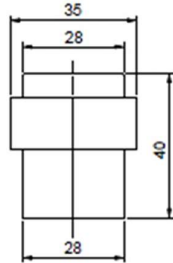

Door Accessories

Door Stop : TZ-F5210

Size : \varnothing 28/35 mm. x 40 mm.
Material : SS304
Finish : SSS, Black Nickel
Features : Floor mounted

Door Stop : TZ-F5200

Size : \varnothing 35/28 mm. x 43 mm.
Material : SS304
Finish : SSS
Features : Floor/Wall mounted

- Size** : 38 mm. x 48 mm.
Material : SS304
Finish : SSS
Features : Pull handle

Recessed Cup Handle : ST-CH001

- Size** : \varnothing 74 mm.
Material : SS304
Finish : SSS
Features : Pull handle

Door Accessories

- Size** : 120 mm. x 50 mm.
- Material** : SS304
- Finish** : SSS, Black Nickel Matt
- Features** : Handle

Flush Pull : ST-F1167A (Side screw)

- Size** : 150 mm. x 50 mm.
- Material** : SS304
- Finish** : SSS, Black Nickel Matt
- Features** : Handle

Kick Plate :

Size : 1100 x 800 x 1.5 mm.
900 x 800 x 1.5 mm.

Material : SS304

Finish : SSS

Features : Attach in front of the door.