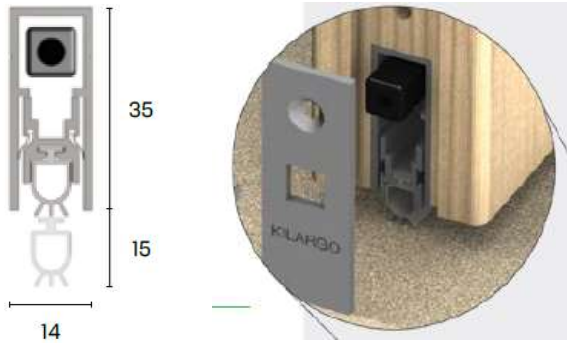

Door Accessories

Drop Seal : IS8010si

Size : Length 380,600,820, 920, 1070,1220 mm.

Material : Aluminum, Silicone

Finish : Stainless steel end plate

Door Seal : IS1005si, IS1008si