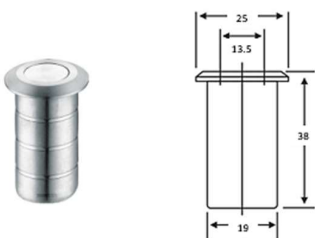

- Size** : 120 mm. x 50 mm.
- Material** : SS304
- Finish** : SSS, Black Nickel Matt
- Features** : Handle

Flush Pull : ST-F1167A (Side screw)

- Size** : 150 mm. x 50 mm.
- Material** : SS304
- Finish** : SSS, Black Nickel Matt
- Features** : Handle

Door Accessories

Door Coordinator : DK-DC02

Size : 32",42",52",60",72"x 40.7 mm.
Material : SS304
Finish : SSS
Features : Door Coordinator for Normal use

No.	Product Code	Door Width	Dimension (mm.)
1	DK-DC02-32"	≤1500	813
2	DK-DC02-42"	1500-1800	1,067
3	DK-DC02-52"	1800-2400	1,321
4	DK-DC02-60"	2400-2645	1,525
5	DK-DC02-72"	2500-2800	1,829

Door Guard : ST-F3000

Size : 150 x 65 mm.
Material : Zinc Alloy
Finish : Satin Nickle (SN)
Features : Mount on the wall

Security Door Chain : SDC01

Size : Face 58 x 25 mm.
Material : Zinc Alloy
Finish : Satin Nickle (SN)
Features : For wooden doors, minimum door thickness 40 mm.

Dust Proof Socket : ST-F1154

Size : \varnothing 25/19 mm. x 38 mm.
Material : SS304
Finish : SSS
Features : Support a bolt

Door Accessories

Drop Seal : IS8010si

Size : Length 380,600,820, 920, 1070,1220 mm.