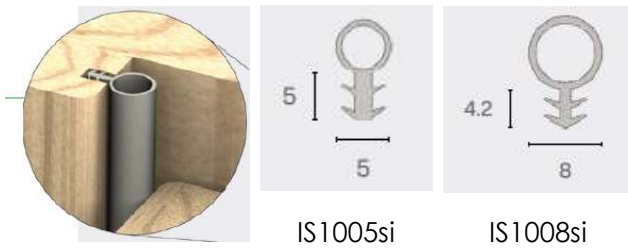

Size : $\varnothing 5$, $\varnothing 8$ mm.

Material : Silicone

Finish : Black, Grey, Dark brown

Features : Bulb type silicone compression seal for smoke and acoustic door